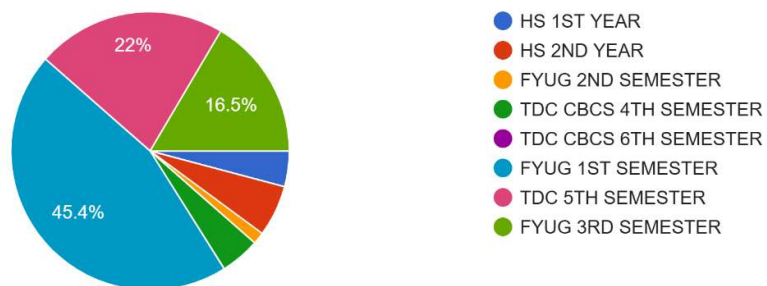

### Stream

218 responses

### Class/ semester

218 responses